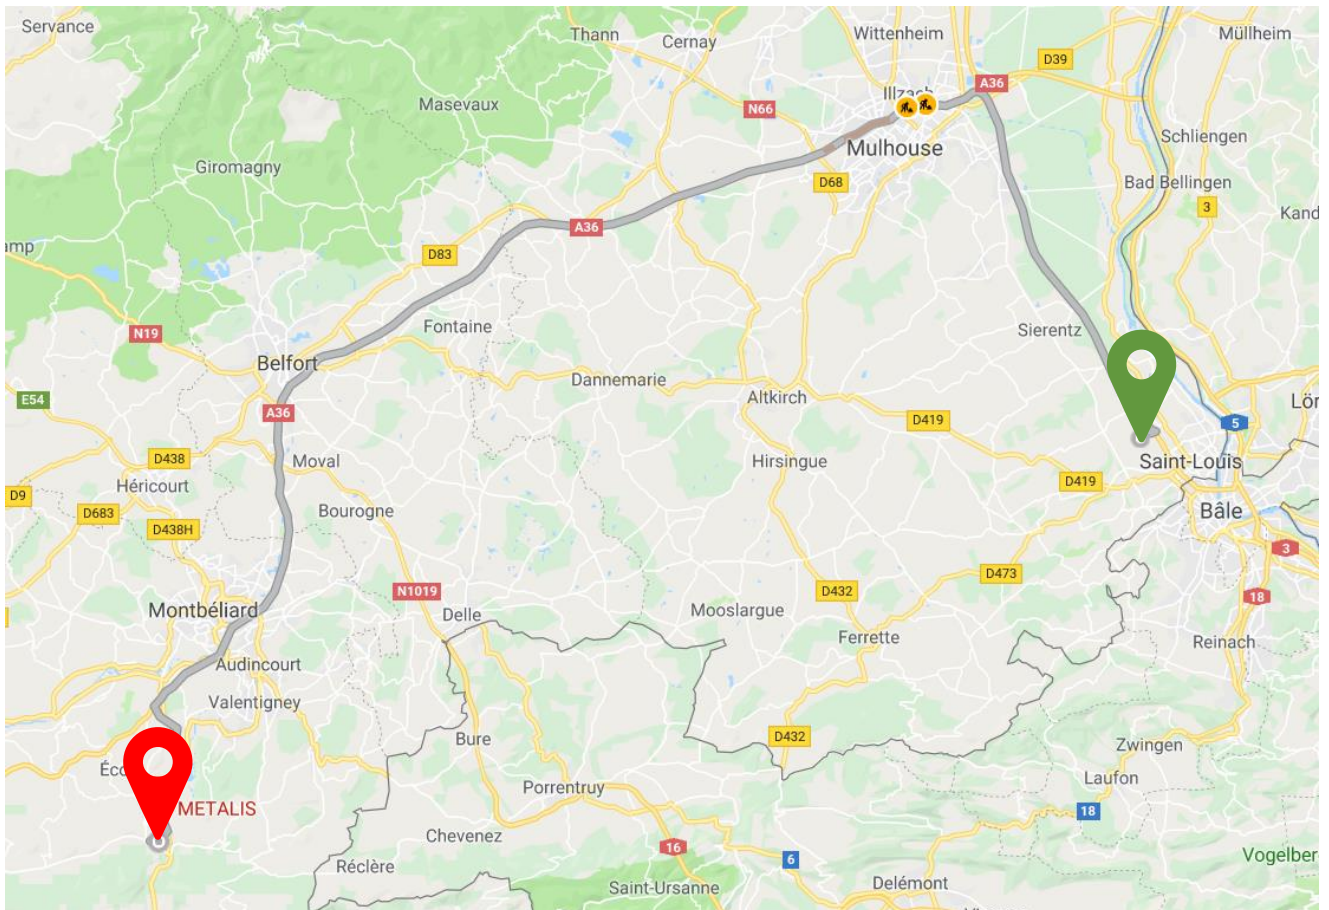

How to find us?

Metalis SAS
8, Rue des acacias
25150 PONT-DE-ROIDE

➤ ACCESS TO THE PLANT BY TRAIN

TGV Belfort Montbéliard train station (in Méroux)

2h30 from Paris

From the train station to the plant: 30 minutes

Google maps link to calculate your trip: [click here](#)

Highway No. A36
Exit No. 6.1
Mathay / Pontarlier direction

Airport of Basel Mulhouse

From the airport to the plant: 1 hour 15 minutes

Renting of a car from the airport

Google maps link to calculate your trip: [click here](#)

➤ HOTELS – RESTAURANTS

Near BASEL airport (at 1h45 minutes from the plant)

IBIS Mulhouse Bale Aéroport hotel

17 avenue du Général de Gaulle
68300 SAINT LOUIS

Access : After crossing the bridge in the center of Pont-de-Roide, take the first street on the left. After 200m, when arriving next to « Maison Pour Tous » place, follow the street « rue du Maquis » on your right and go to the top of the mountain.